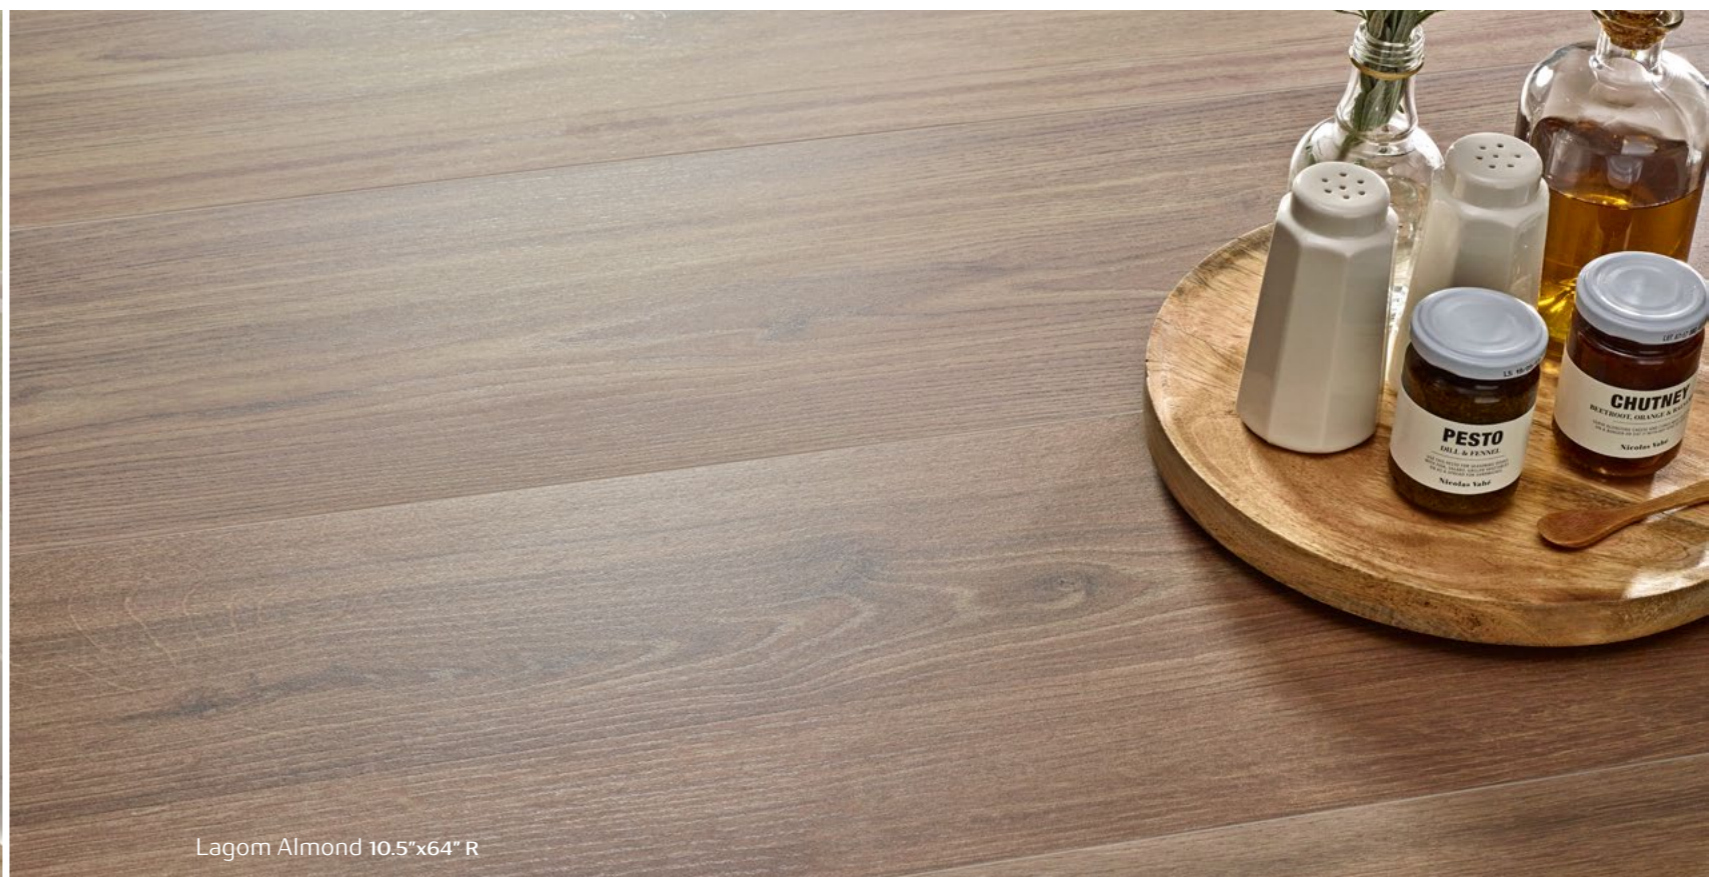

Lagom Almond 10.5"x64" R